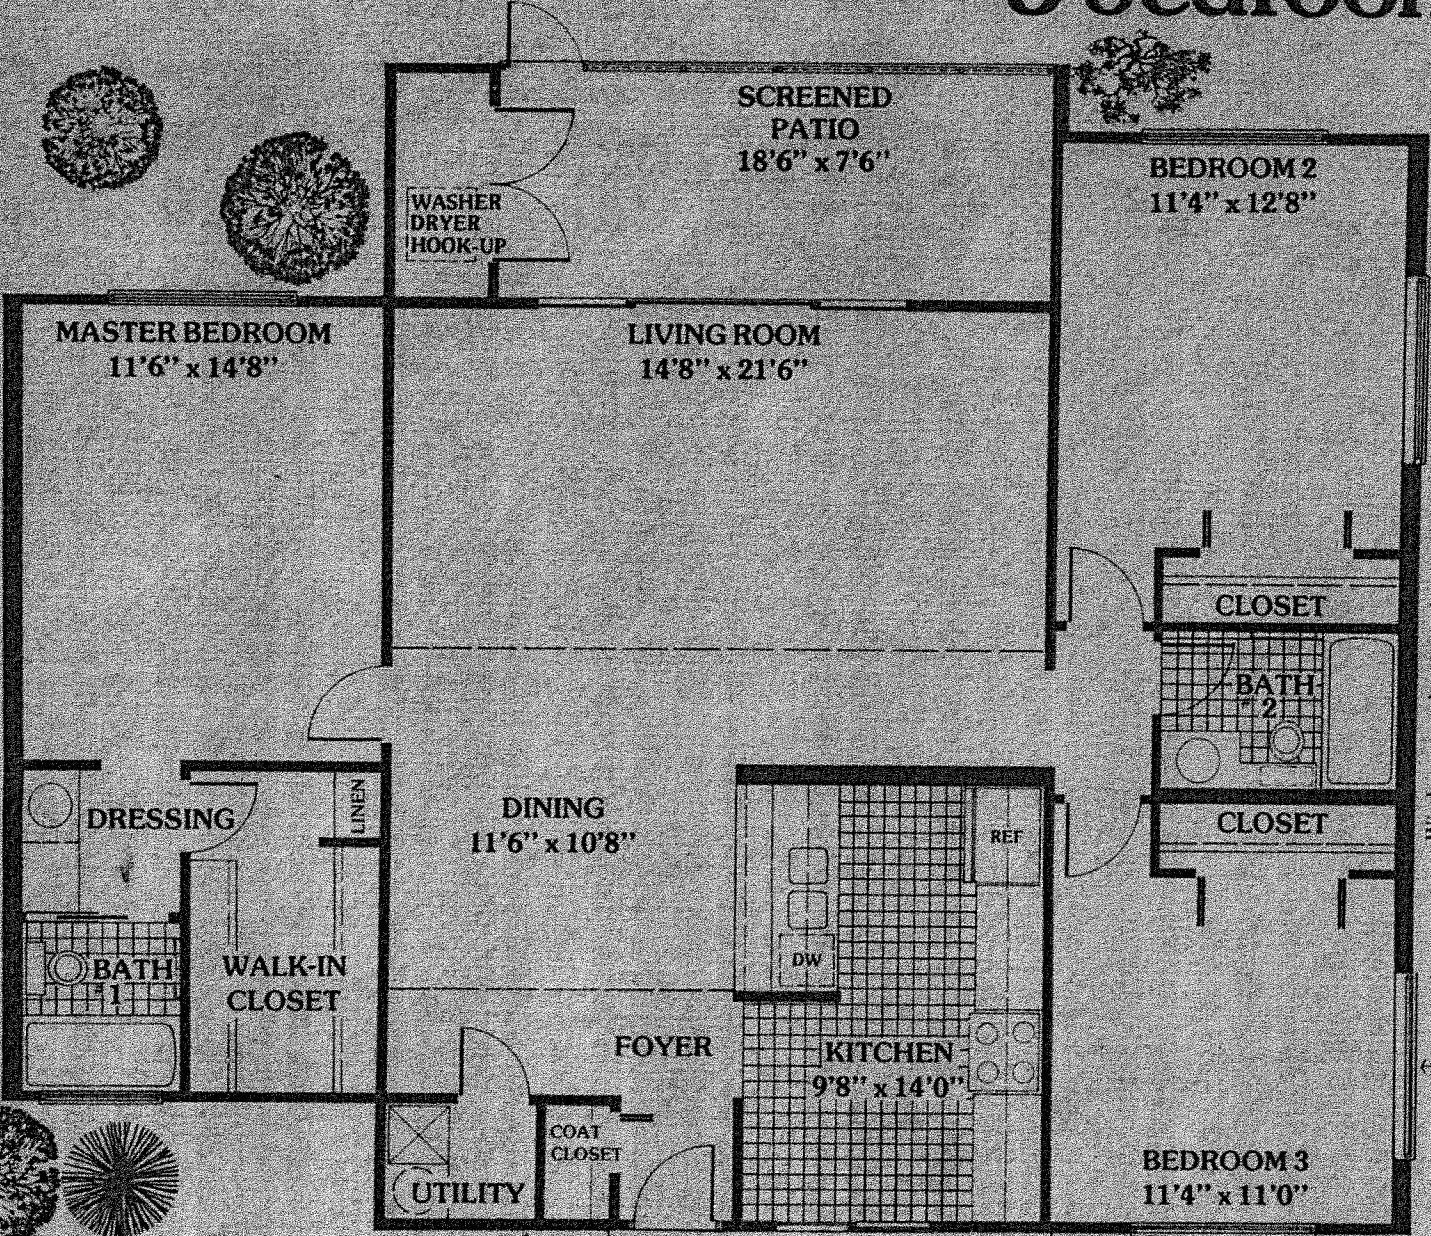

3 bedroom 2 bath

Window at end units only

SCALE 0 1 2 3 4 5 FEET
PLAN SIZES ARE APPROXIMATE AND
MAY VARY DURING CONSTRUCTION

FLOOR AREA 1385 SQ. FT.
SCREENED PATIO 163
TOTAL 1548 GROSS SQ. FT.